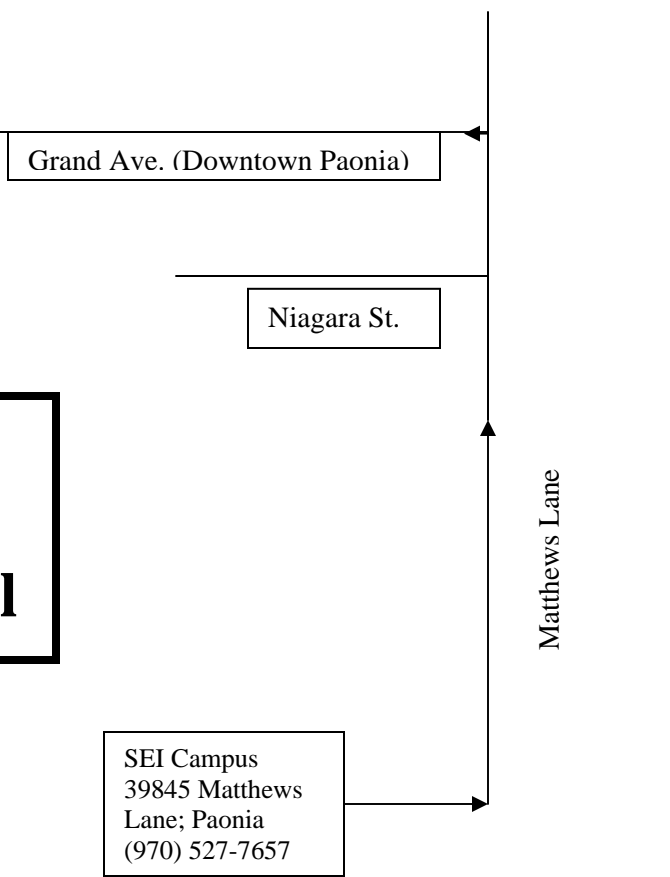

1. Turn left out of SEI's driveway onto **Matthews Lane.**
2. Turn left onto **Grand Avenue** and go through downtown Paonia.
3. Turn right at **Peppers Gas Station** onto **5th Avenue.**
4. Veer left onto **Blackbridge Road.**
5. Cross over the railroad tracks. The classroom is at **15521 Blackbridge Road.** Parking is adjacent to the school.
6. For those of you who have signed up for the meal plan at the **Old River Road Trading Post**, please don't park directly in front of the store.

Directions to the Trading Post Classroom from Solar Energy International

SEI Campus
39845 Matthews Lane; Paonia
(970) 527-7657